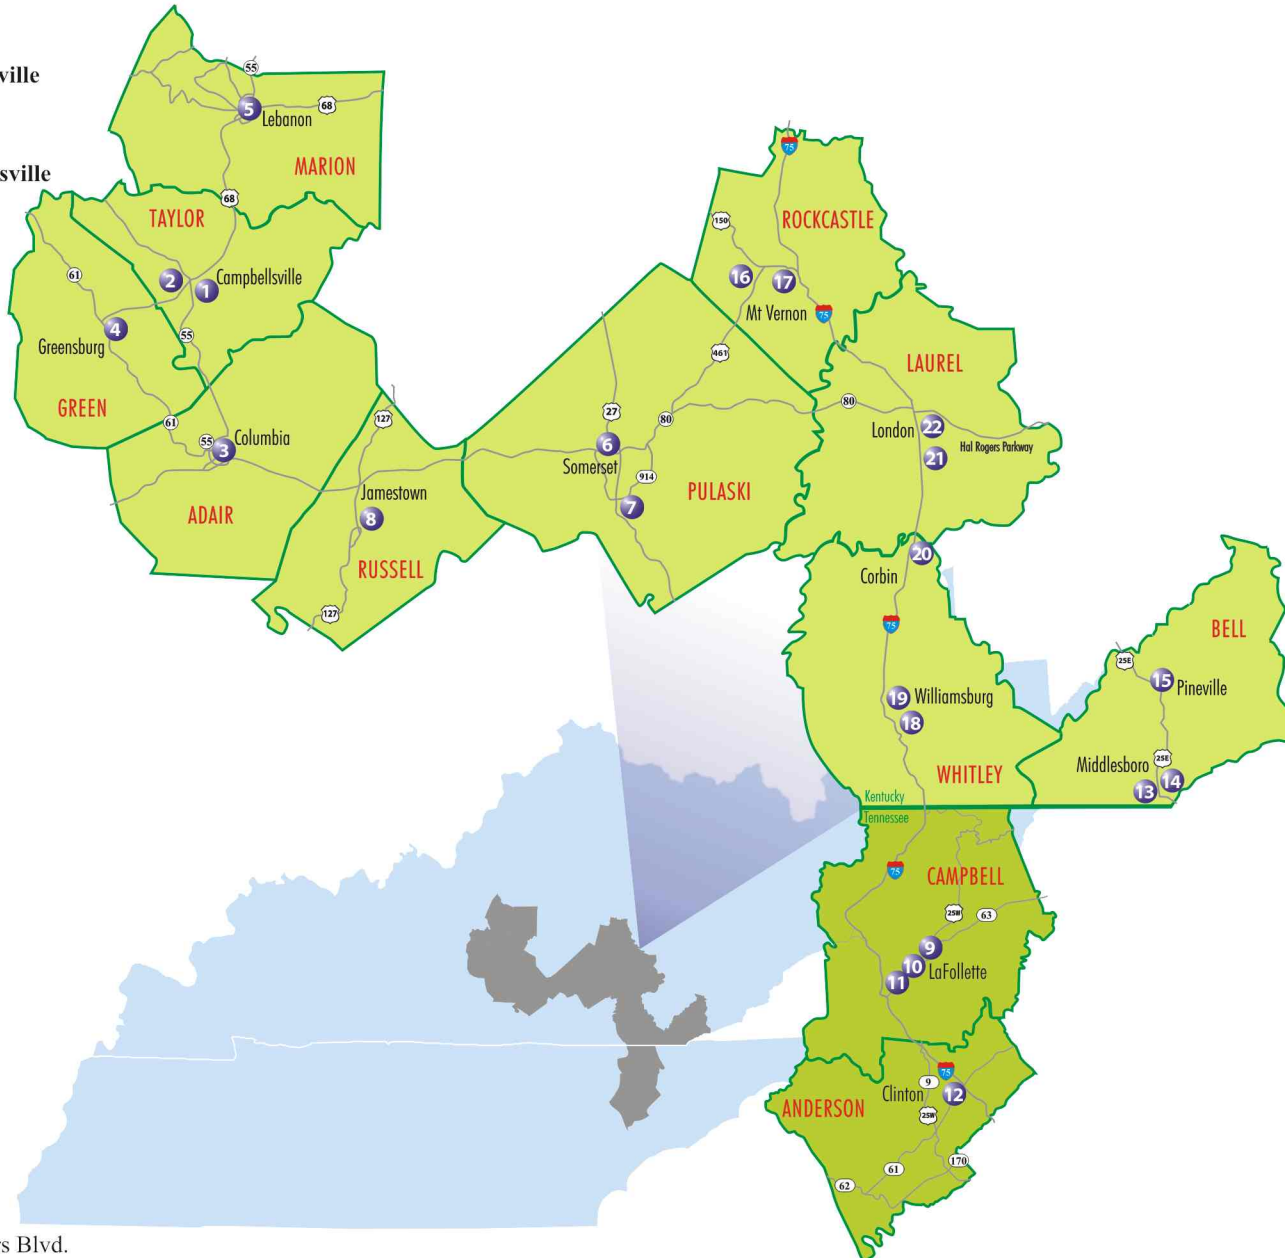

Middlesboro

- 13 **Downtown Middlesboro**
1918 Cumberland Ave.
606-248-9600
 - 14 **Middlesboro East**
1206 East Cumberland Ave.
606-248-9642
 - 15 **Pineville**
11792 US Hwy 25 East
606-337-6122
- Mt Vernon**
- 16 **Downtown Mt. Vernon**
120 East Main St.
606-256-5142
 - 17 **Mt. Vernon By-Pass**
2134 Lake Cumberland Rd.
606-256-5141

Williamsburg

- 18 **Downtown Williamsburg**
201 North 3rd St.
606-549-5000
- 19 **Williamsburg Convenience Center**
895 South Hwy. 25 West
606-539-2251
- 20 **Corbin**
678 US Hwy. 25 West
606-526-8777
- 21 **London**
1706 Hwy. 192 West
606-877-2644
- 22 **London North**
38 Shiloh Dr.
606-864-2439

*Serving Kentucky, West Virginia, & Tennessee in 35 counties with 80 convenient locations.
 For a complete list of all our locations visit us at www.ctbi.com*

Full Service Banking

Stop by one of our
convenient locations today
for all your banking needs!

*These Services Are Not FDIC Insured

South Central Kentucky & Tennessee Locations

Notes:

Campbellsville
Clinton
Columbia
Corbin
Greensburg
Jacksboro
Jamestown
LaFollette
Lebanon
London
Middlesboro
Mt. Vernon
Pineville
Somerset
Williamsburg